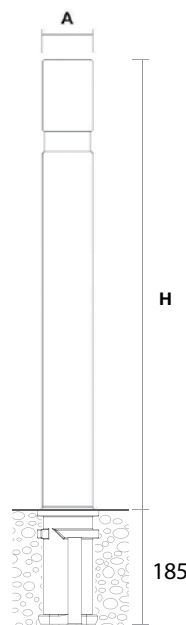

Types of Fastenings

With socket (removable) or attached directly to the ground.

Dimensions in mm

A	H
80	800
80	900
80	1050
80	1100
80	1200

Sealed in concrete version

Black premium finishing example

RS76 www.retention-system.com