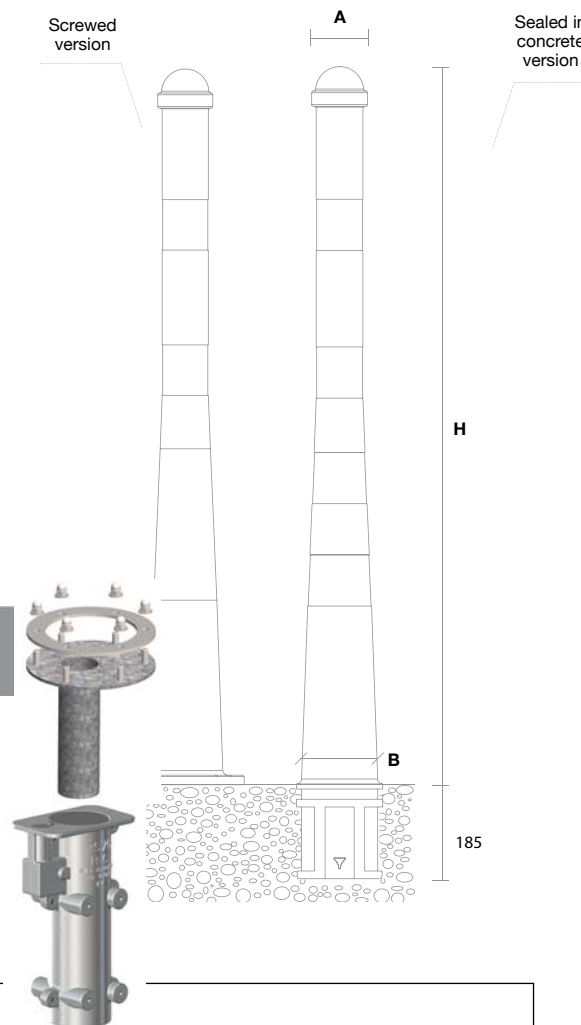

photomontage

O-bus

Colors

The whole RAL color range.

Finishes

Please enquire (metallic, matt, glossy). Possibility of customizing them with the city's coat-of-arms. Option of applying reflective or metallic tape.

Types of Fastenings

With socket (removable), attached directly to the ground or using screws with a metal or chemical plug.

Dimensions in mm

A	B	H
110	150	1400

Translucent white excellence
finishing example