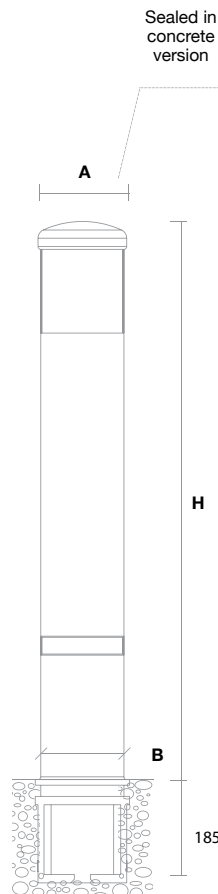

photomontage

Nuvo Reflector

Black premium
finishing example

Colors

The whole RAL color range.

Finishes

Please enquire (metallic, matt, glossy). Possibility of customizing them with the city's coat-of-arms. Option of applying reflective or metallic tape.

Types of Fastenings

With socket (removable), attached directly to the ground or using screws with a metal or chemical plug.

Dimensions in mm

A	B	H
160	150	1000

RSc76 www.retention-system.com

RETENTION SYSTEM™ sockets are intelligent foundation solutions for the installation and maintenance of posts.