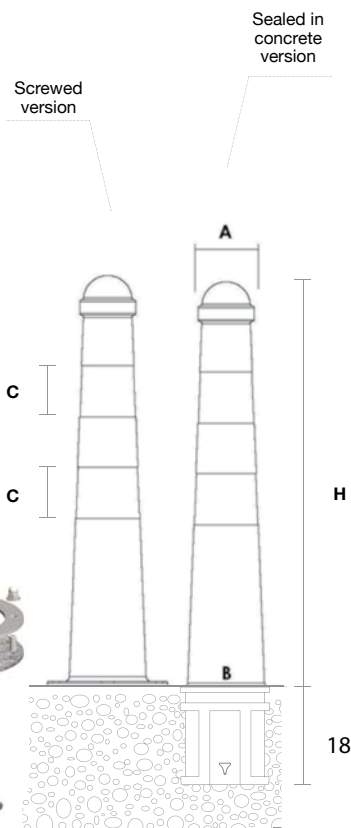

real image

Gola Reflector

Green premium finishing example (RAL 6024)

Colors

The whole RAL color range.

Finishes

Please enquire (metallic, matt, glossy). Possibility of customizing them with the city's coat-of-arms. Option of applying reflective or metallic tape.

Types of Fastenings

With socket (removable), attached directly to the ground or using screws with a metal or chemical plug.

Dimensions in mm

A	B	C	H
110	150	100	800

RSc76 www.retention-system.com

RETENTION SYSTEM™ sockets are intelligent foundation solutions for the installation and maintenance of posts.