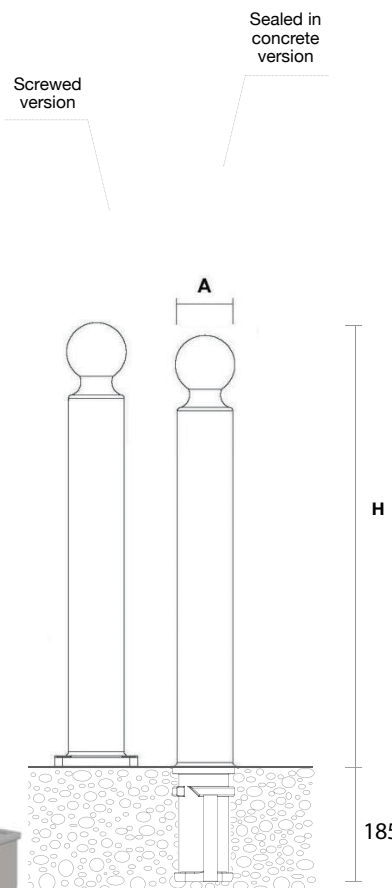

Real Image

Boule

Colors

The whole RAL color range.

Finishes

Please enquire (metallic, matt, glossy). Possibility of customizing them with the city's coat-of-arms. Option of applying reflective or metallic tape.

Types of Fastenings

With socket (removable), attached directly to the ground or using screws with a metal or chemical plug.

Dimensions in mm

A	H
100	800
100	900
100	1050
100	1200

Metalized bicolor excellence
finishing example
(Black and palm color)