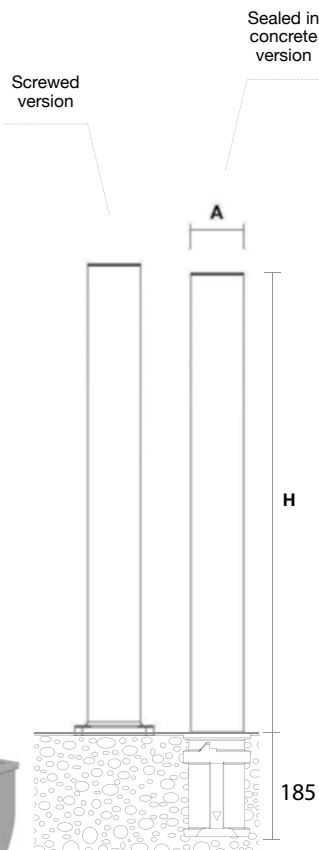

real image

Baliza

Colors

The whole RAL color range.

Finishes

Please enquire (metallic, matt, glossy). Possibility of customizing them with the city's coat-of-arms. Option of applying reflective or metallic tape.

Types of Fastenings

With socket (removable), attached directly to the ground or using screws with a metal or chemical plug.

A	H
100	660
100	770
100	900
100	1050
100	1200

Red premium finishing
example (RAL 3020)