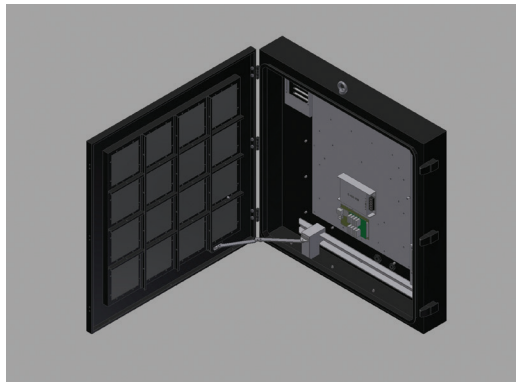

OPTIONS

- **Packaging** | Wooden crate as standard, flight cases can be requested.
- **Orientation** | Landscape or portrait available.
- **Sign** | Wide range of message setting capabilities.

LIGHTING EQUIPMENT

- **Electrical features** | In accordance to BS EN 12966-1:2005 + A1:2009
  Sign can be configured to work at 12-220V (frequency 50Hz ±1%),
  power consumption: max 15 W
- **Temperature range** | -40° to 60° C

Further advice on the VMS SIGN including specific installation requirements is available from IPL group. Measurements and weights are approximate. The designs are the property of Innovative Products Ltd (IPL group) and may not be reproduced without express permission. Innovative Products reserve the right to amend specifications or to withdraw models without prior notice. © August 2018.