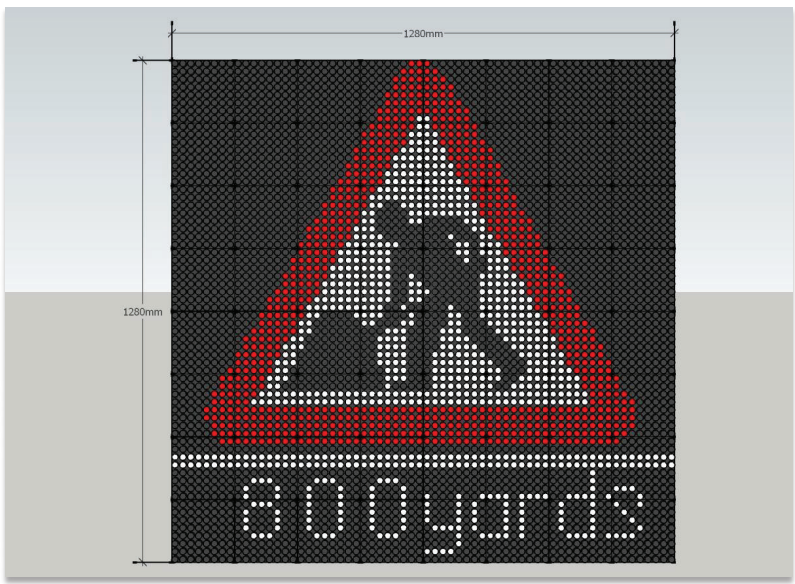

OPTIONS

- **Packaging** | Wooden crate as standard, flight cases can be requested.
- **Orientation** | Landscape or portrait available.
- **Sign** | Wide range of message setting capabilities.

LIGHTING EQUIPMENT

- **Electrical features** | In accordance to BS EN 12966-1:2005 + A1:2009
  Sign can be configured to work at 12-220V (frequency 50Hz ±1%),
  power consumption: max 15 W
- **Temperature range** | -40° to 60° C

Further advice on the VMS SIGN including specific installation requirements is available from IPL group. Measurements and weights are approximate. The designs are the property of Innovative Products Ltd (IPL group) and may not be reproduced without express permission. Innovative Products reserve the right to amend specifications or to withdraw models without prior notice. © August 2018.