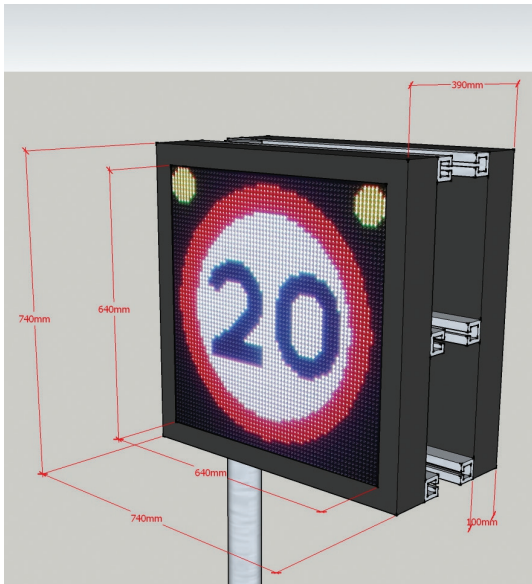

OPTIONS

- **Packaging** | Wooden crate as standard, flight cases can be requested.
- **Orientation** | Landscape or portrait available.
- **Sign** | Wide range of message setting capabilities.

LIGHTING EQUIPMENT

- **Electrical features** | In accordance to BS EN 12966-1:2005 + A1:2009
  Sign can be configured to work at 12-220V (frequency 50Hz ±1%),
  power consumption: max 15 W
- **Temperature range** | -40° to 60° C

Further advice on the VMS SIGN including specific installation requirements is available from IPL group. Measurements and weights are approximate. The designs are the property of Innovative Products Ltd (IPL group) and may not be reproduced without express permission. Innovative Products reserve the right to amend specifications or to withdraw models without prior notice. © August 2018.