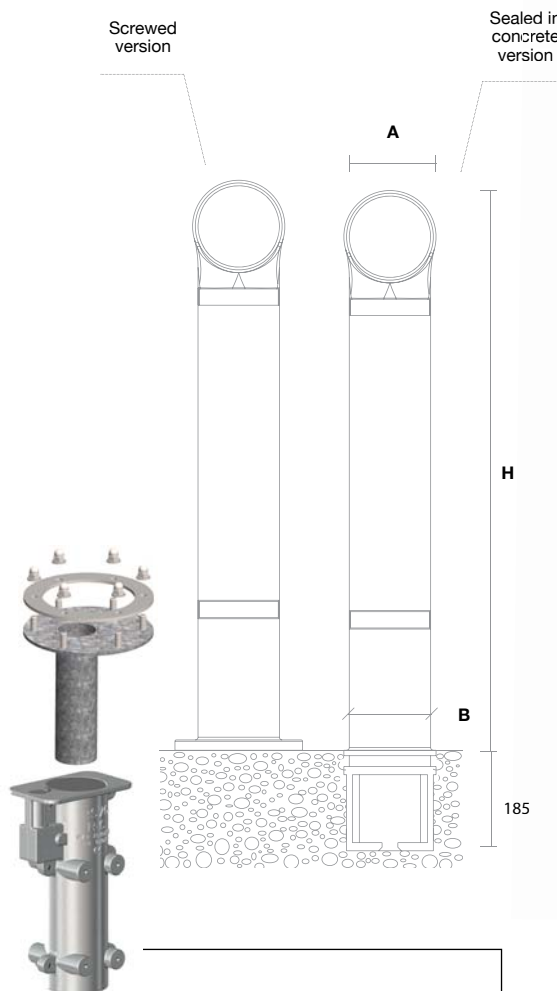

## Types of Fastenings

With socket (removable), attached directly to the ground or using screws with a metal or chemical plug.

## Dimensions in mm

A	B	H
170	150	1030

**RSc76** [www.retention-system.com](http://www.retention-system.com)

RETENTION SYSTEM™ sockets are intelligent foundation solutions for the installation and maintenance of posts.