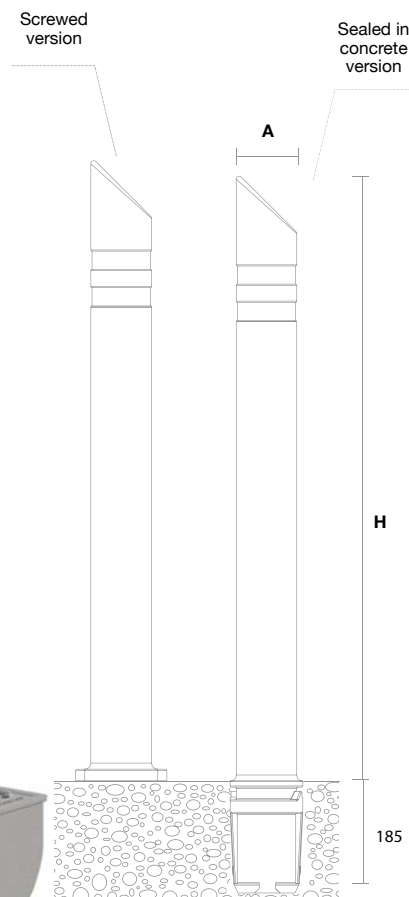

photomontage

Kuay

Colors

The whole RAL color range.

Finishes

Please enquire (metallic, matt, glossy). Possibility of customizing them with the city's coat-of-arms. Option of applying reflective or metallic tape.

Types of Fastenings

With socket (removable), attached directly to the ground or using screws with a metal or chemical plug.

Dimensions in mm

A	H
100	1000

Gray metalized steel excellence
finishing example

RS115 www.retention-system.com