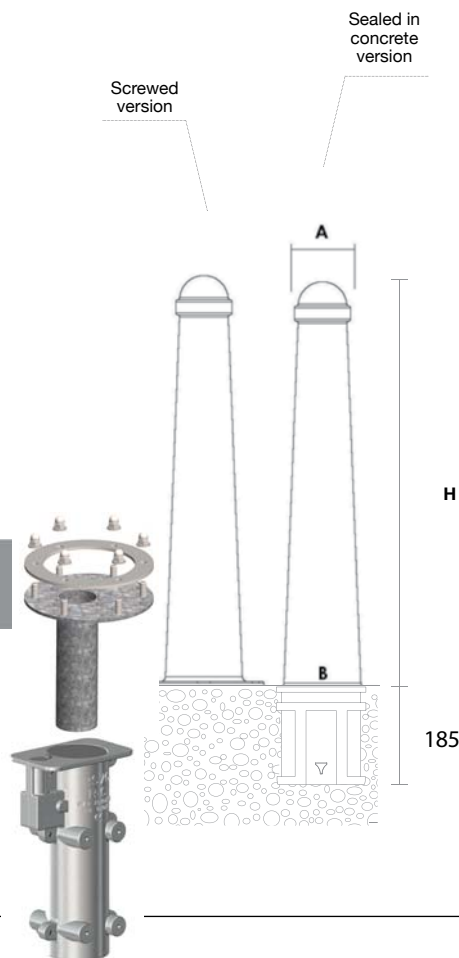

Gola

Colors

The whole RAL color range.

Finishes

Please enquire (metallic, matt, glossy). Possibility of customizing them with the city's coat-of-arms. Option of applying reflective or metallic tape.

Types of Fastenings

With socket (removable), attached directly to the ground or using screws with a metal or chemical plug.

Dimensions in mm

A	B	H
110	150	800

Yellow excellence finishing
example (RAL 1016)

RSc76 www.retention-system.com

RETENTION SYSTEM™ sockets are intelligent foundation solutions for the installation and maintenance of posts.