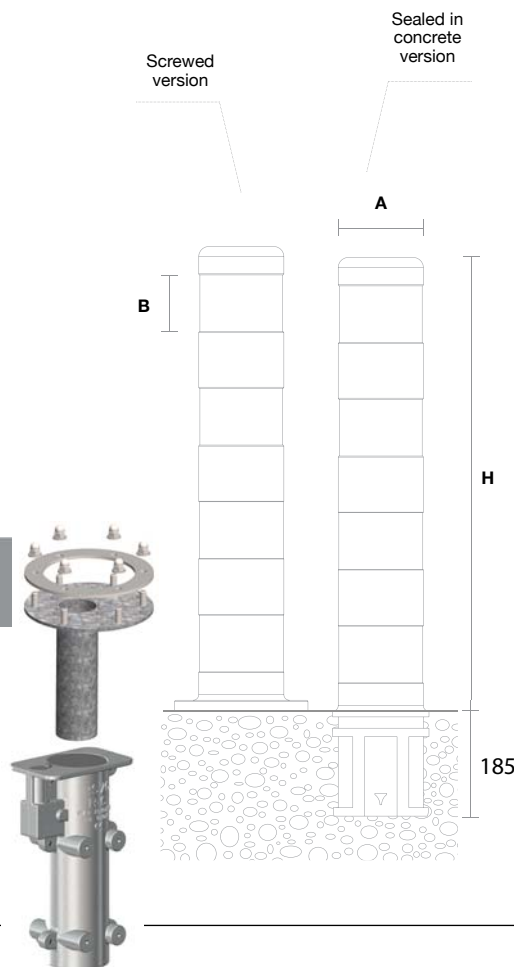

Black premium
finishing example

Baliza D150

Colors

The whole RAL color range.

Finishes

Please enquire (metallic, matt, glossy). Possibility of customizing them with the city's coat-of-arms. Option of applying reflective or metallic tape.

Types of Fastenings

With socket (removable), attached directly to the ground or using screws with a metal or chemical plug.

Dimensions in mm

A	B	H
150	100	800

www.retention-system.com

RETENTION SYSTEM™ sockets are intelligent foundation solutions for the installation and maintenance of posts.