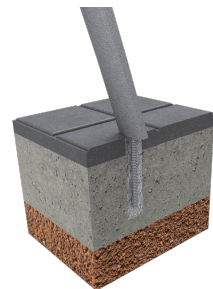

[Maintenance Manual:](#) | [Project Sheet:](#) | [CAD](#) | [Catalogue:](#) | [3D](#) | | [HD image](#)